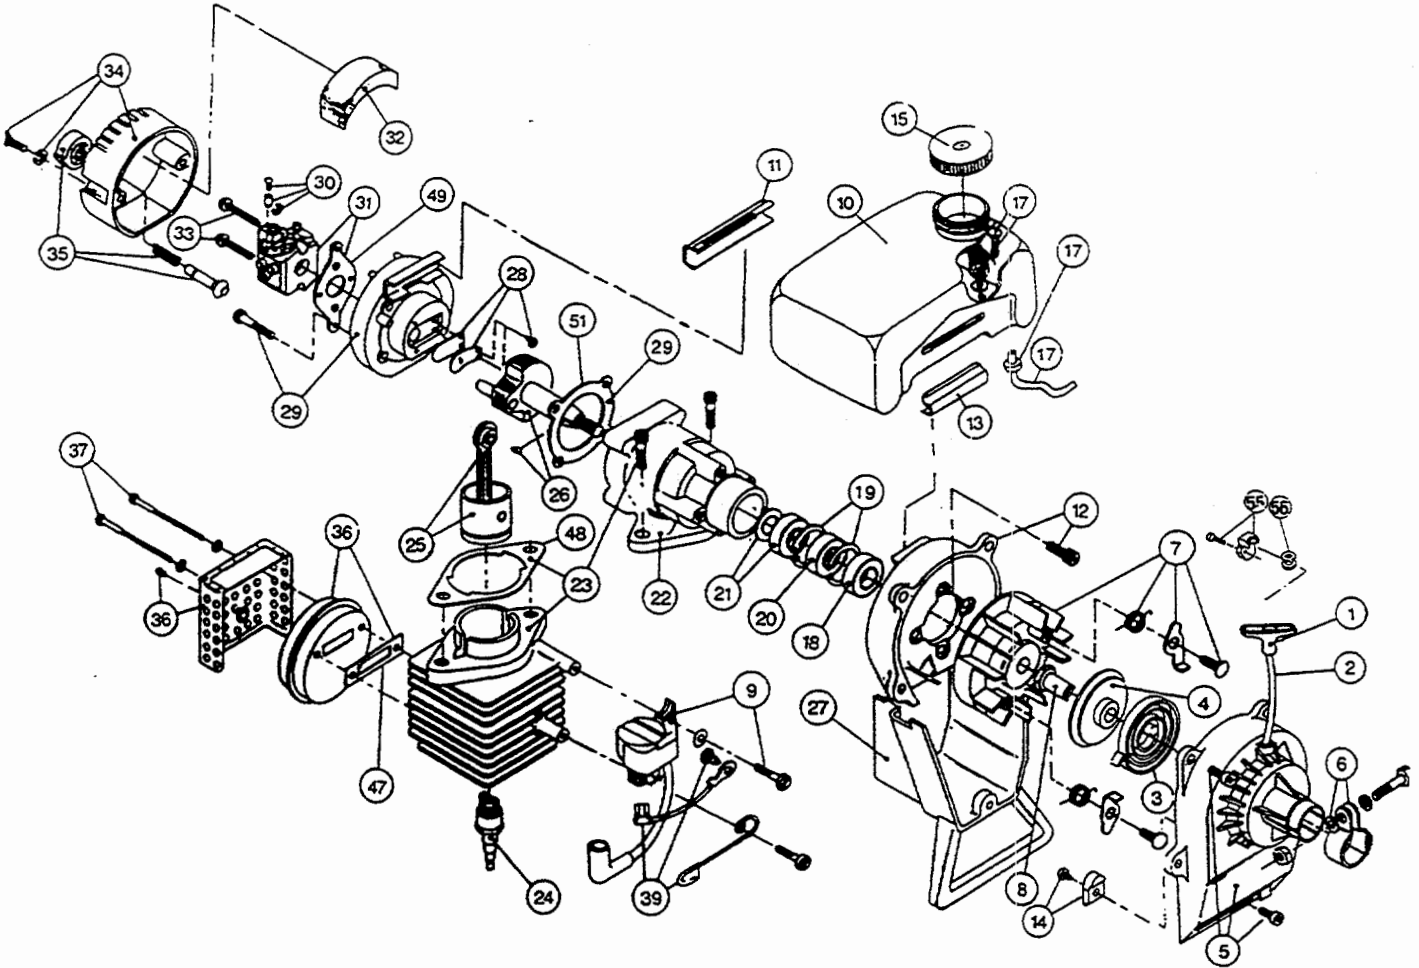

ENGINE PARTS - RYAN 264/264-1

Item	Part No.	Description
1	610300	Pull Handle
A 2	610301	Rope
3	613102	Recoil Spring
4	683856	Recoil Pulley Assembly
5	153612	Starter Housing Assembly (264-1)
5	153519	Starter Housing Assembly (264)
6	682032	Upper Clamp Assembly
7	682307	Flywheel Assembly
8	610303	Square Drive Nut
9	683390	Module Assembly
10	145818	Fuel Tank
11	612134	Rear Mounting Pad
12	153520	Shroud Assembly
13	145308	Front Mounting Pad
14	145310	Pulley Retainer Assembly
15	145562	Fuel Cap Assembly
17	682039	Fuel Line Assembly
18	610308	Outer Bearing
19	682040	Snap Ring Assembly
20	610309	Seal
21	682041	Inner Bearing Assembly
22	145563	Crankcase
A23	153301	Cylinder Assembly
24	610311	Spark Plug
25	153302	Piston and Rod Assembly
26	153303	Power Shaft Assembly
27	153403	Shroud Extension and Stand
A28	682046	Reed Assembly
29	683409	Carburetor Mount Assembly
A30	682048	Throttle Adjustment Assembly
A31	683063	Carburetor Assembly (264-1)
31	153304	Carburetor Assembly (264)
32	610312	Air Cleaner Filter
33	682505	Carburetor Mounting Screw Assembly
34	683410	Air Cleaner Cover Assembly
35	682052	Choke Knob Assembly
36	153306	Muffler Assembly