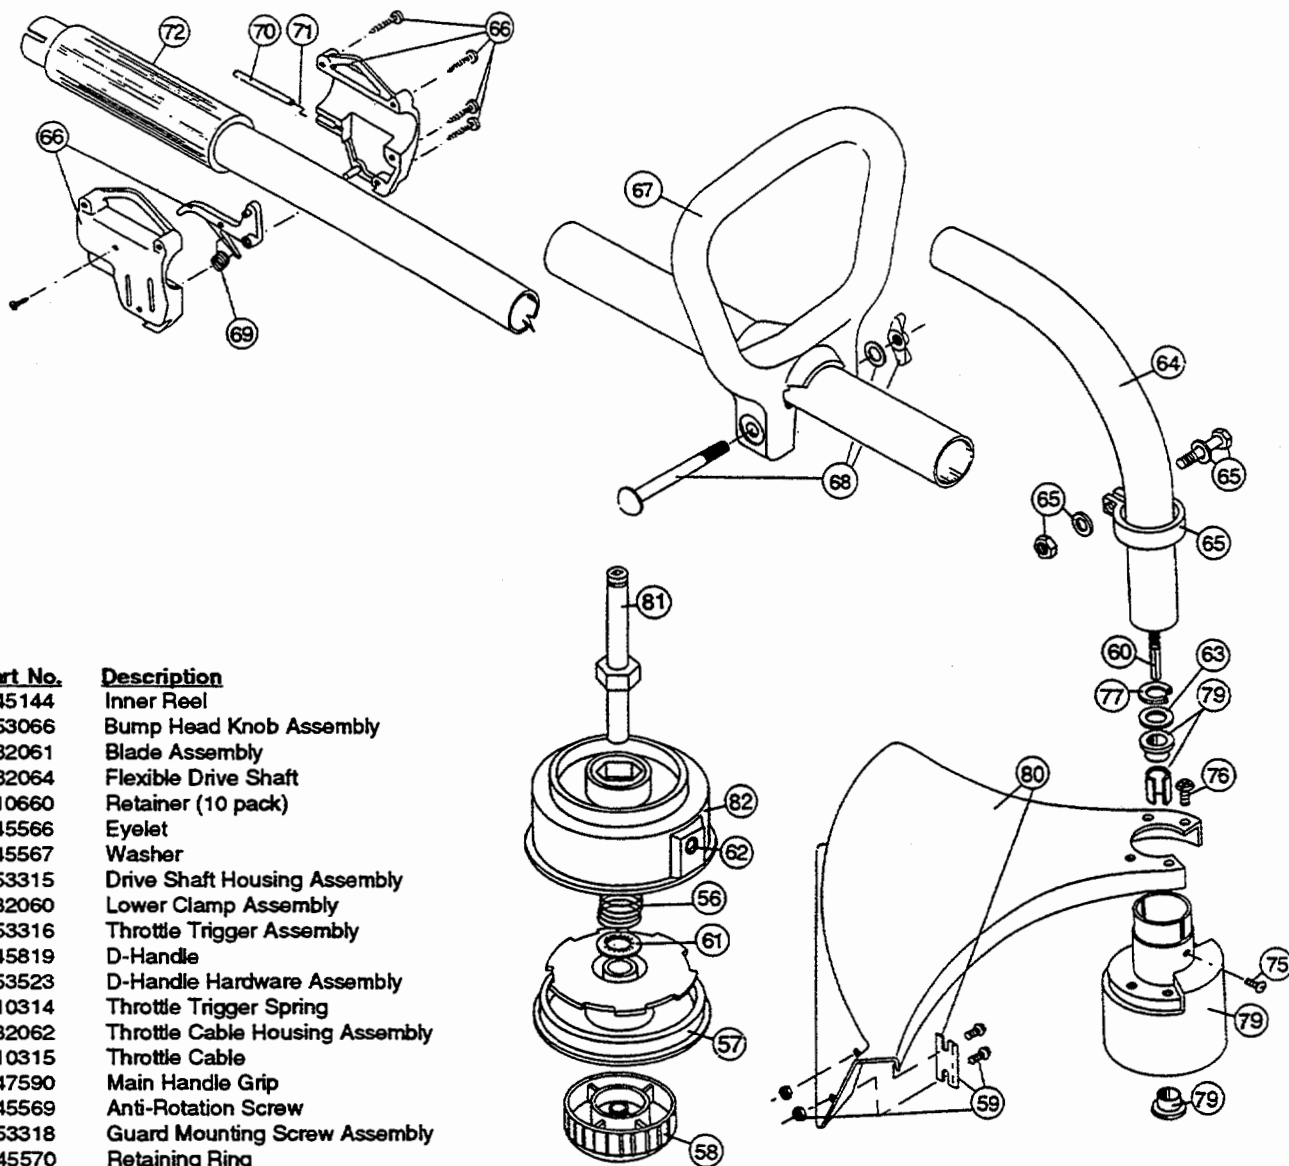

BOOM & TRIMMER PARTS - RYAN 264/264-1

Item	Part No.	Description
57	145144	Inner Reel
58	153066	Bump Head Knob Assembly
59	682061	Blade Assembly
60	682064	Flexible Drive Shaft
61	610660	Retainer (10 pack)
62	145566	Eyelet
63	145567	Washer
64	153315	Drive Shaft Housing Assembly
65	682060	Lower Clamp Assembly
66	153316	Throttle Trigger Assembly
67	145819	D-Handle
68	153523	D-Handle Hardware Assembly
69	610314	Throttle Trigger Spring
70	682062	Throttle Cable Housing Assembly
71	610315	Throttle Cable
72	147590	Main Handle Grip
75	145569	Anti-Rotation Screw
76	153318	Guard Mounting Screw Assembly
77	145570	Retaining Ring
*78	153648	Cutting Head, Guard, and Mount Assembly
79	153312	Bushing Housing Assembly
80	153646	Guard and Blade Assembly (264-1)
*80	153422	Guard and Blade Assembly (264)
81	153313	Spool Shaft
*82	153647	Outer Spool and Eyelet Assembly (264-1)
82	153314	Outer Spool and Eyelet Assembly (264)
83	610317	Spring

Optional Accessories

- 610375 Monofilament Cutting Line, 50 ft. (2 fills)
- 153328 Replacement Single Line Cartridge
- 682075 Shoulder Strap Assembly
- 153407 IDC or Ryan 2-Cycle Oil (4 oz. can)

* not shown